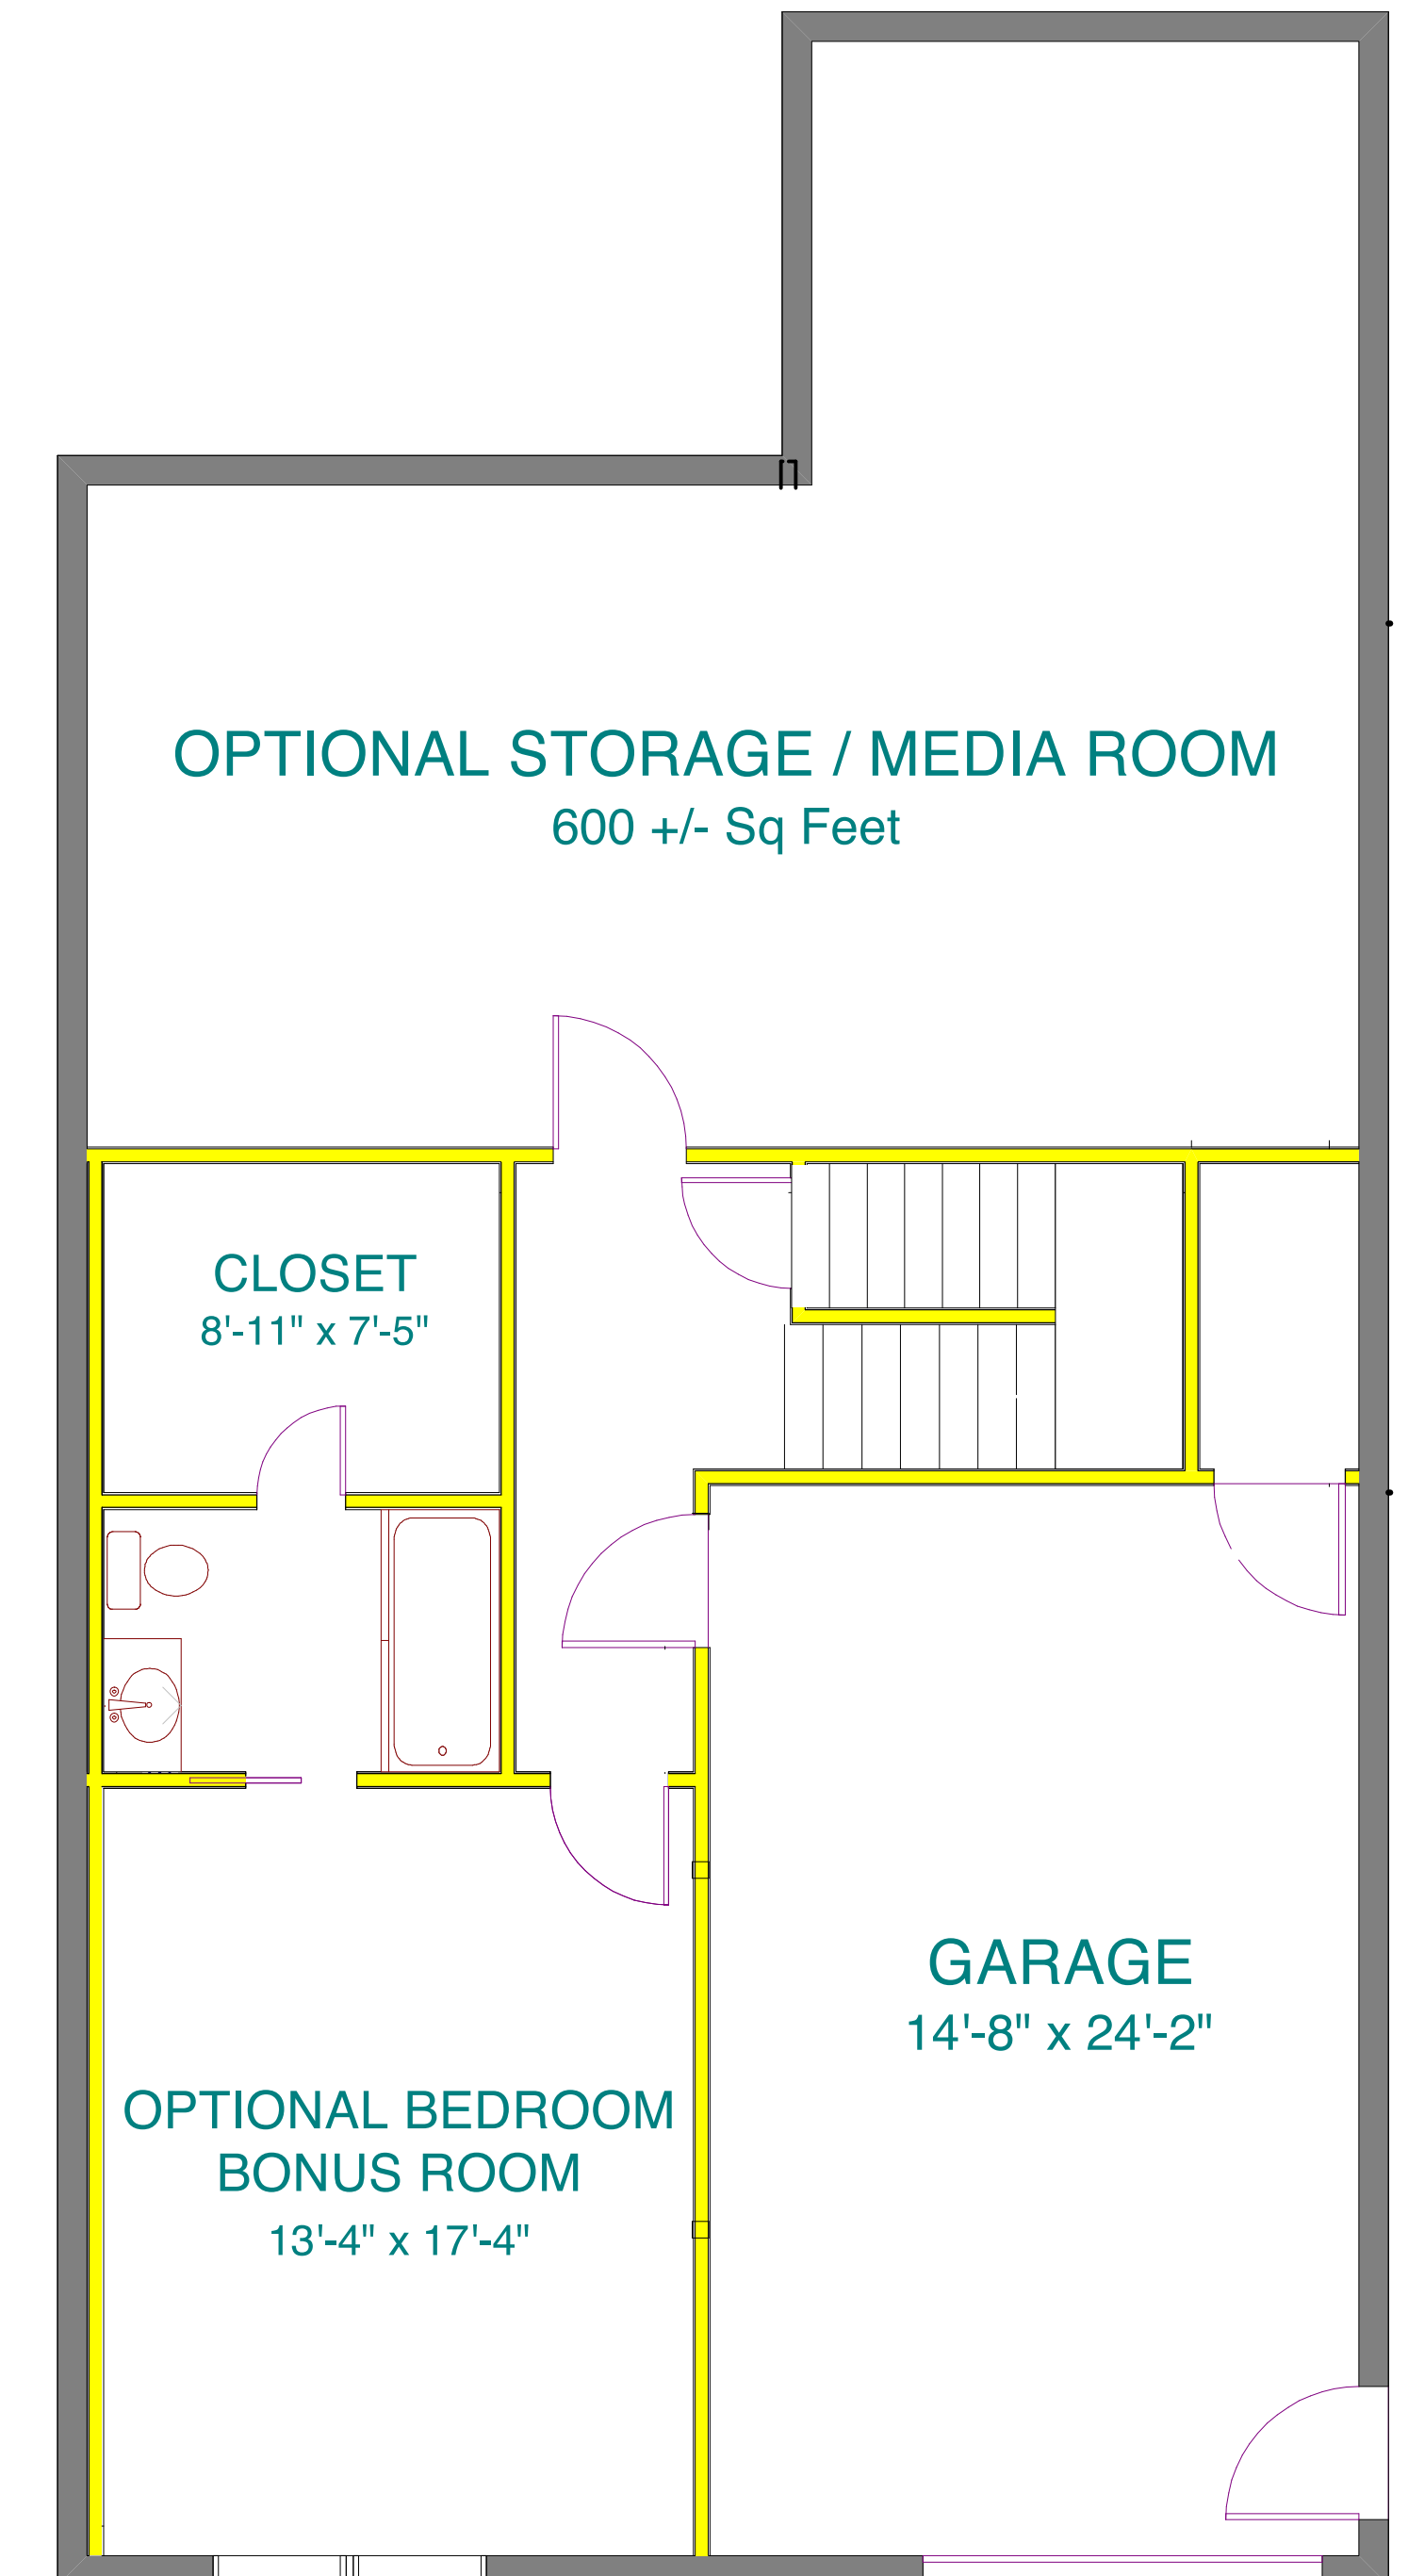

Upper Level
435 Heated Sq Ft

Main Level
1626 sq ft

Basement
480 Heated Sq Ft