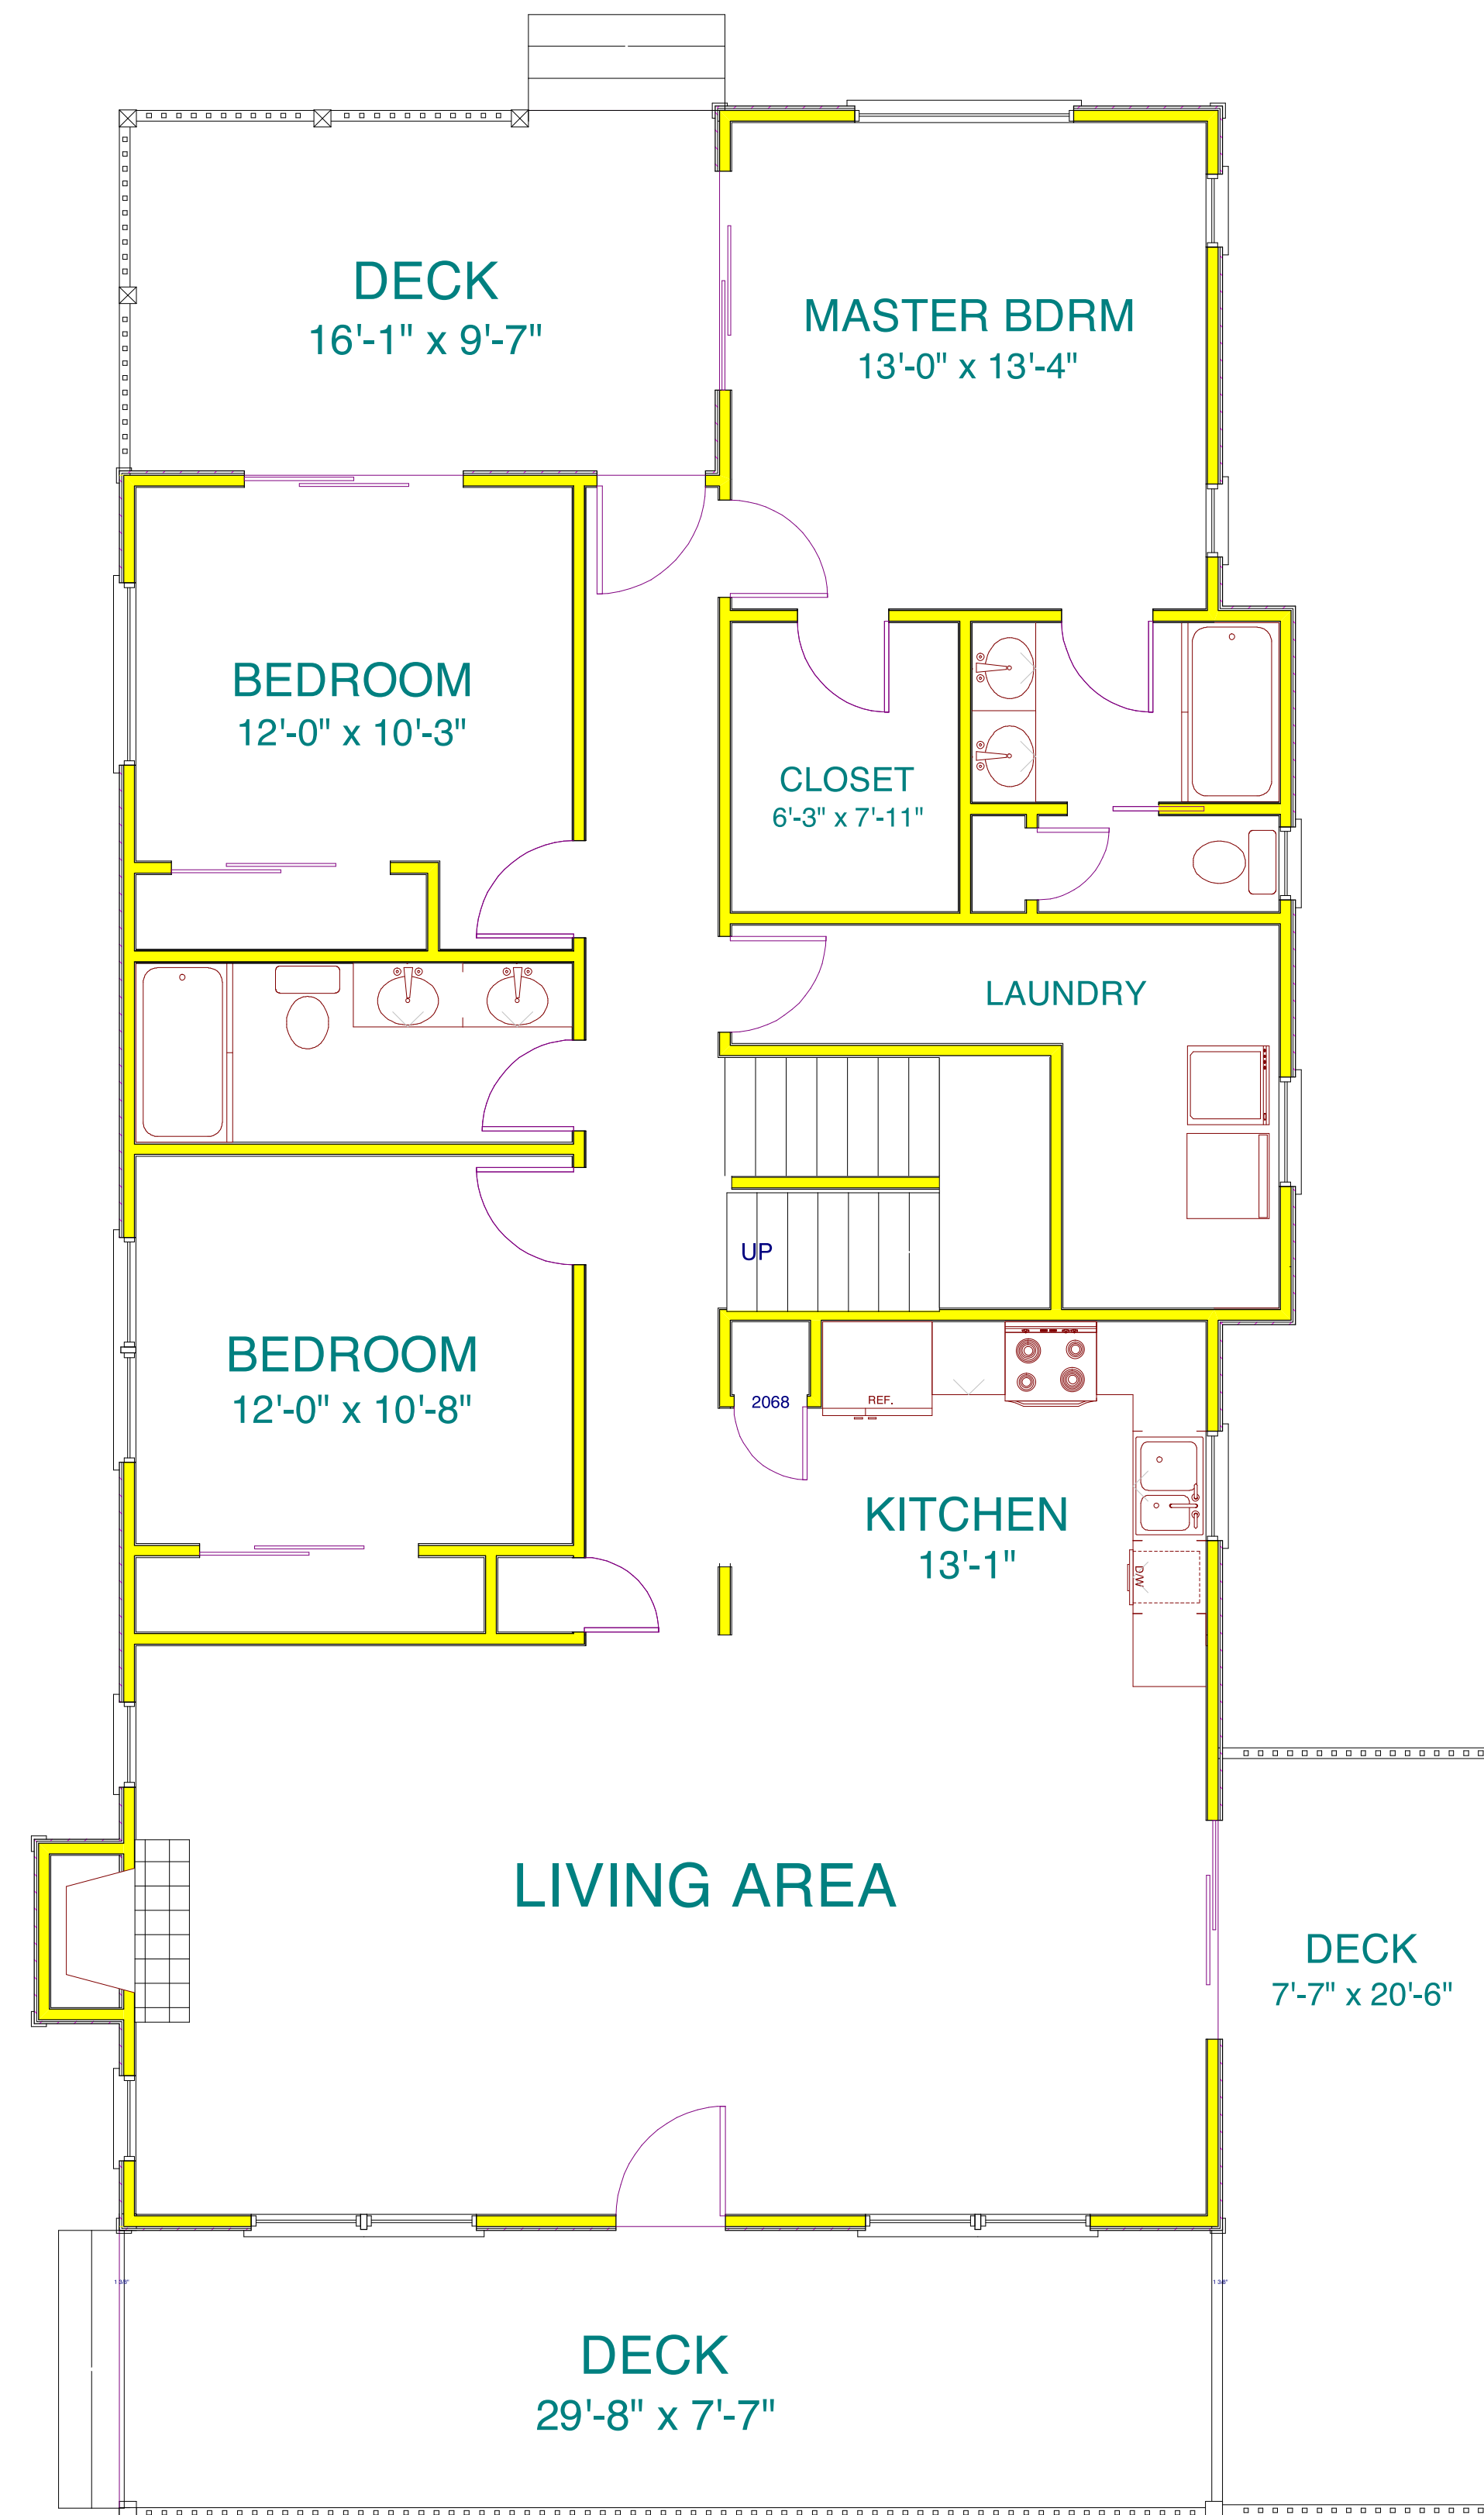

Upper Level
435 Heated Sq Ft

Main Level
1626 sq ft

Basement
480 Heated Sq Ft