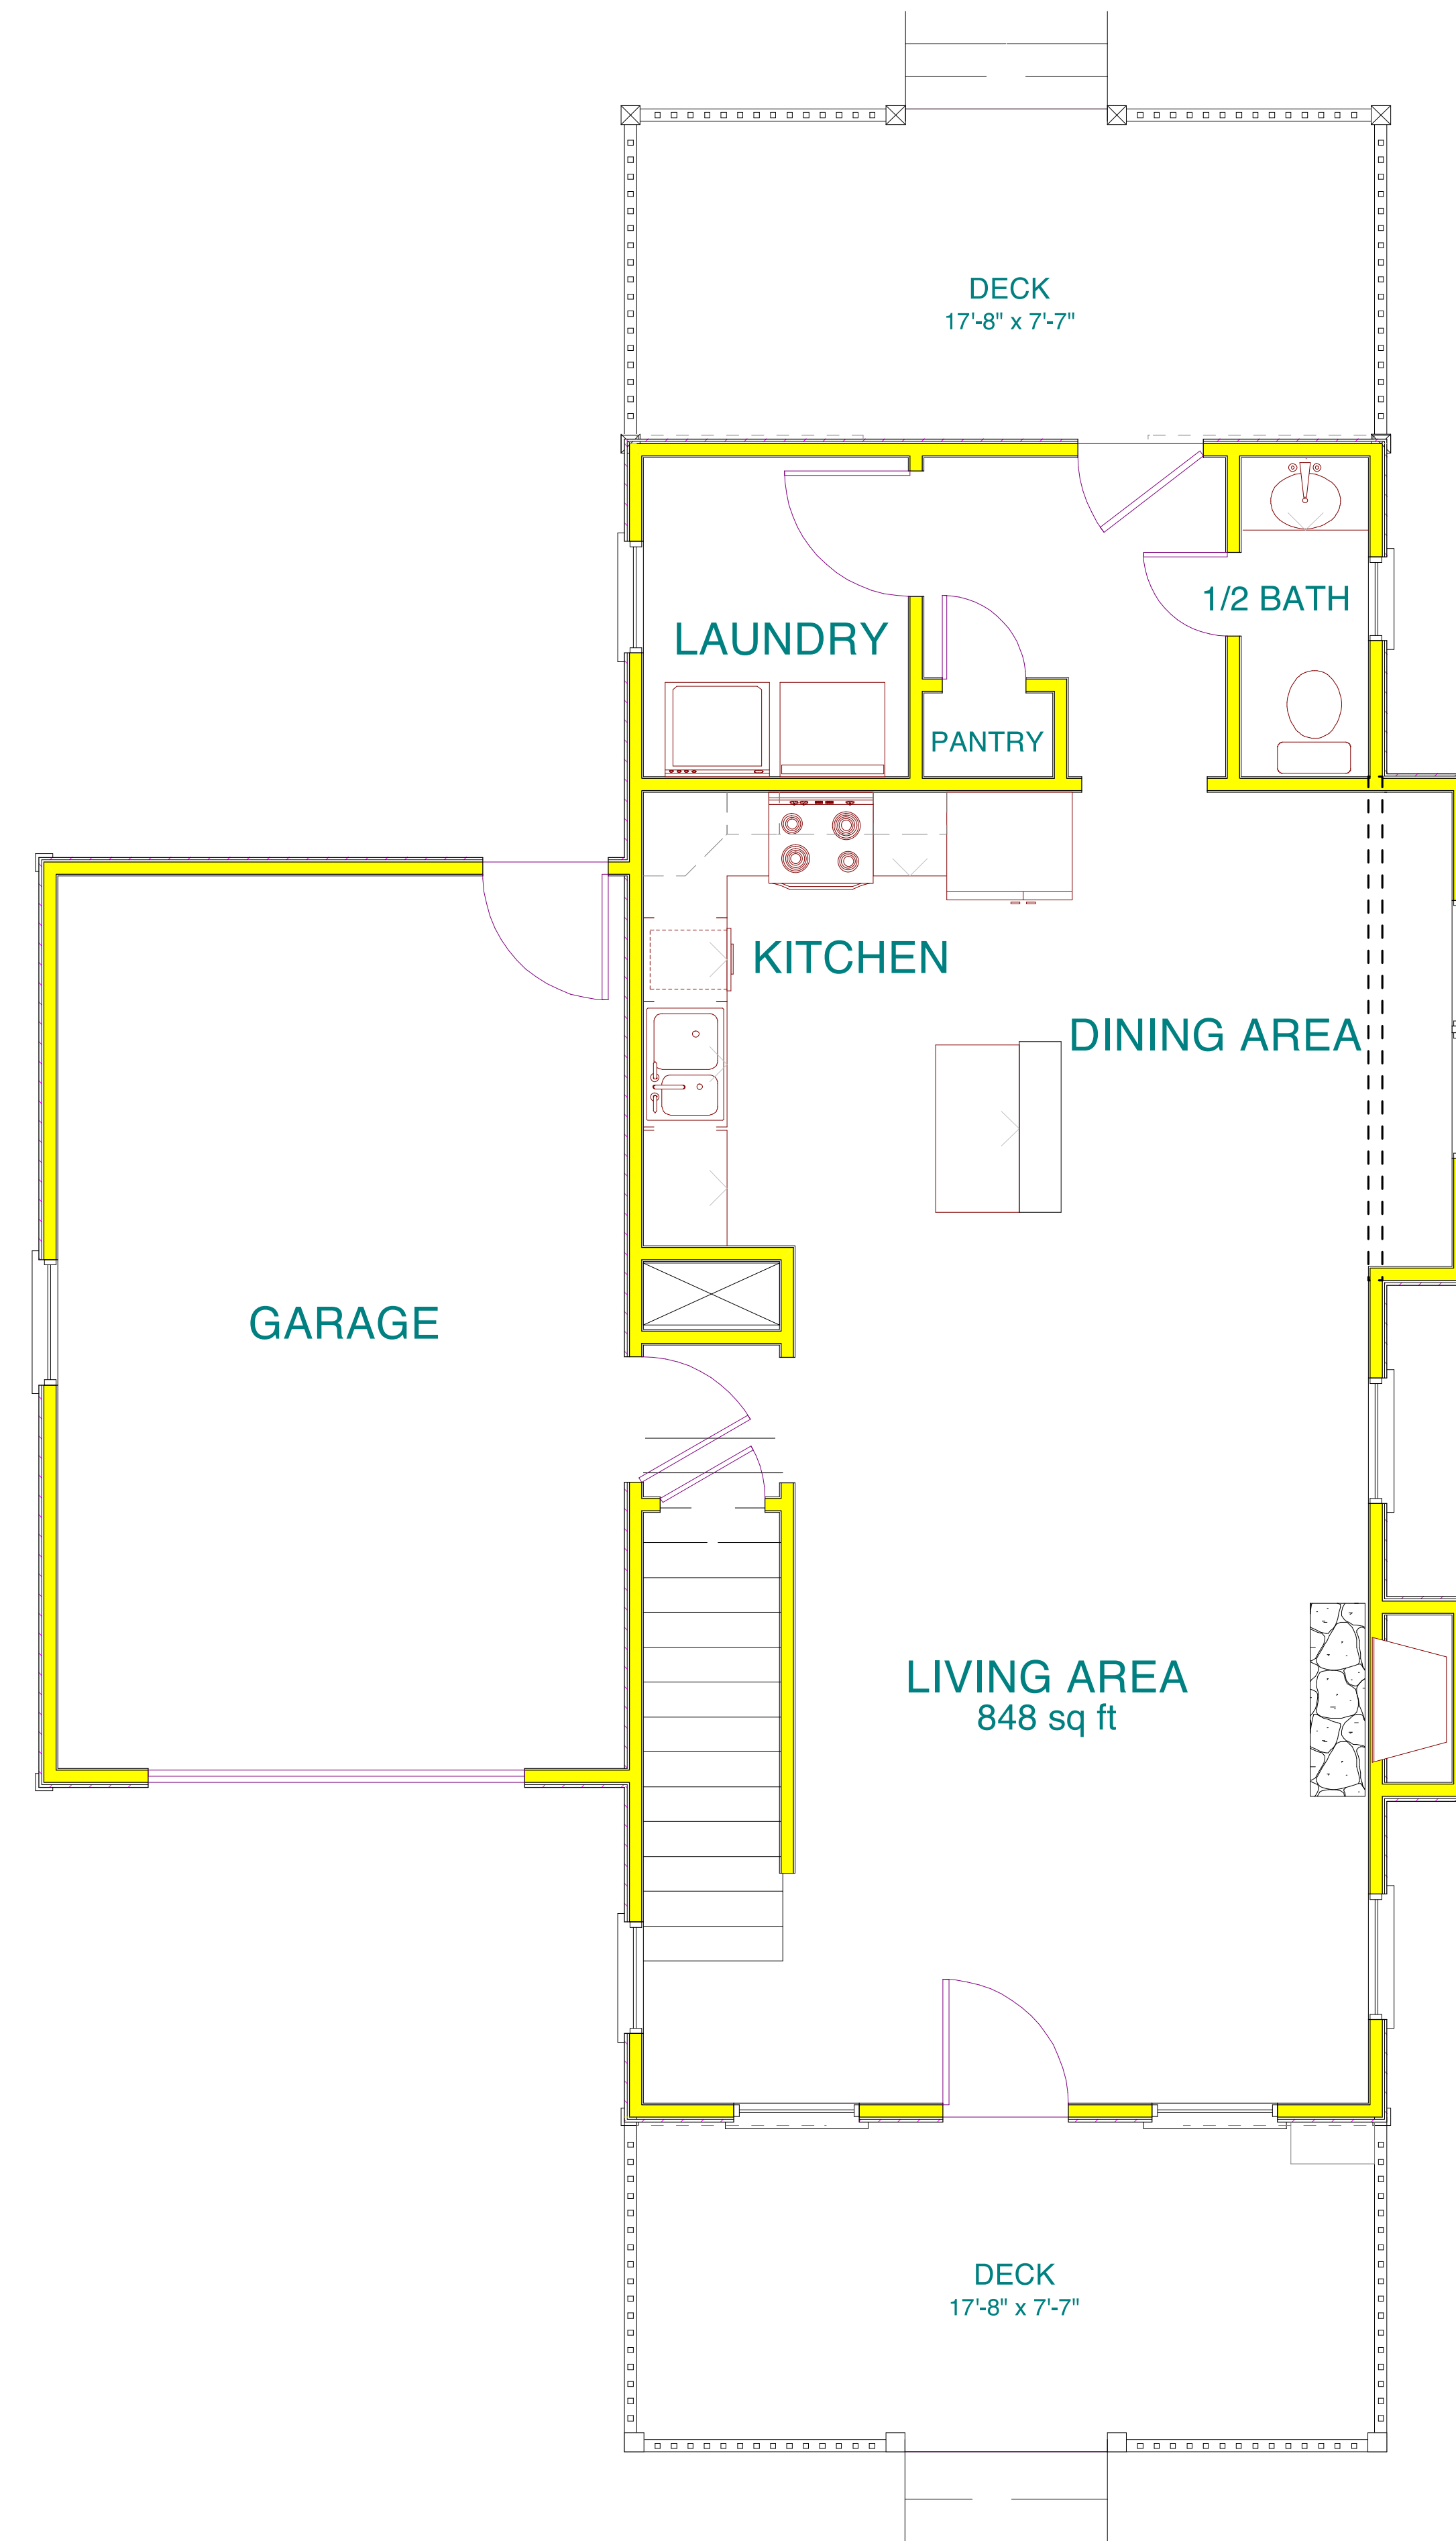

Upper Level
888 Heated Sq Ft

Main Level
744 Heated Sq Ft